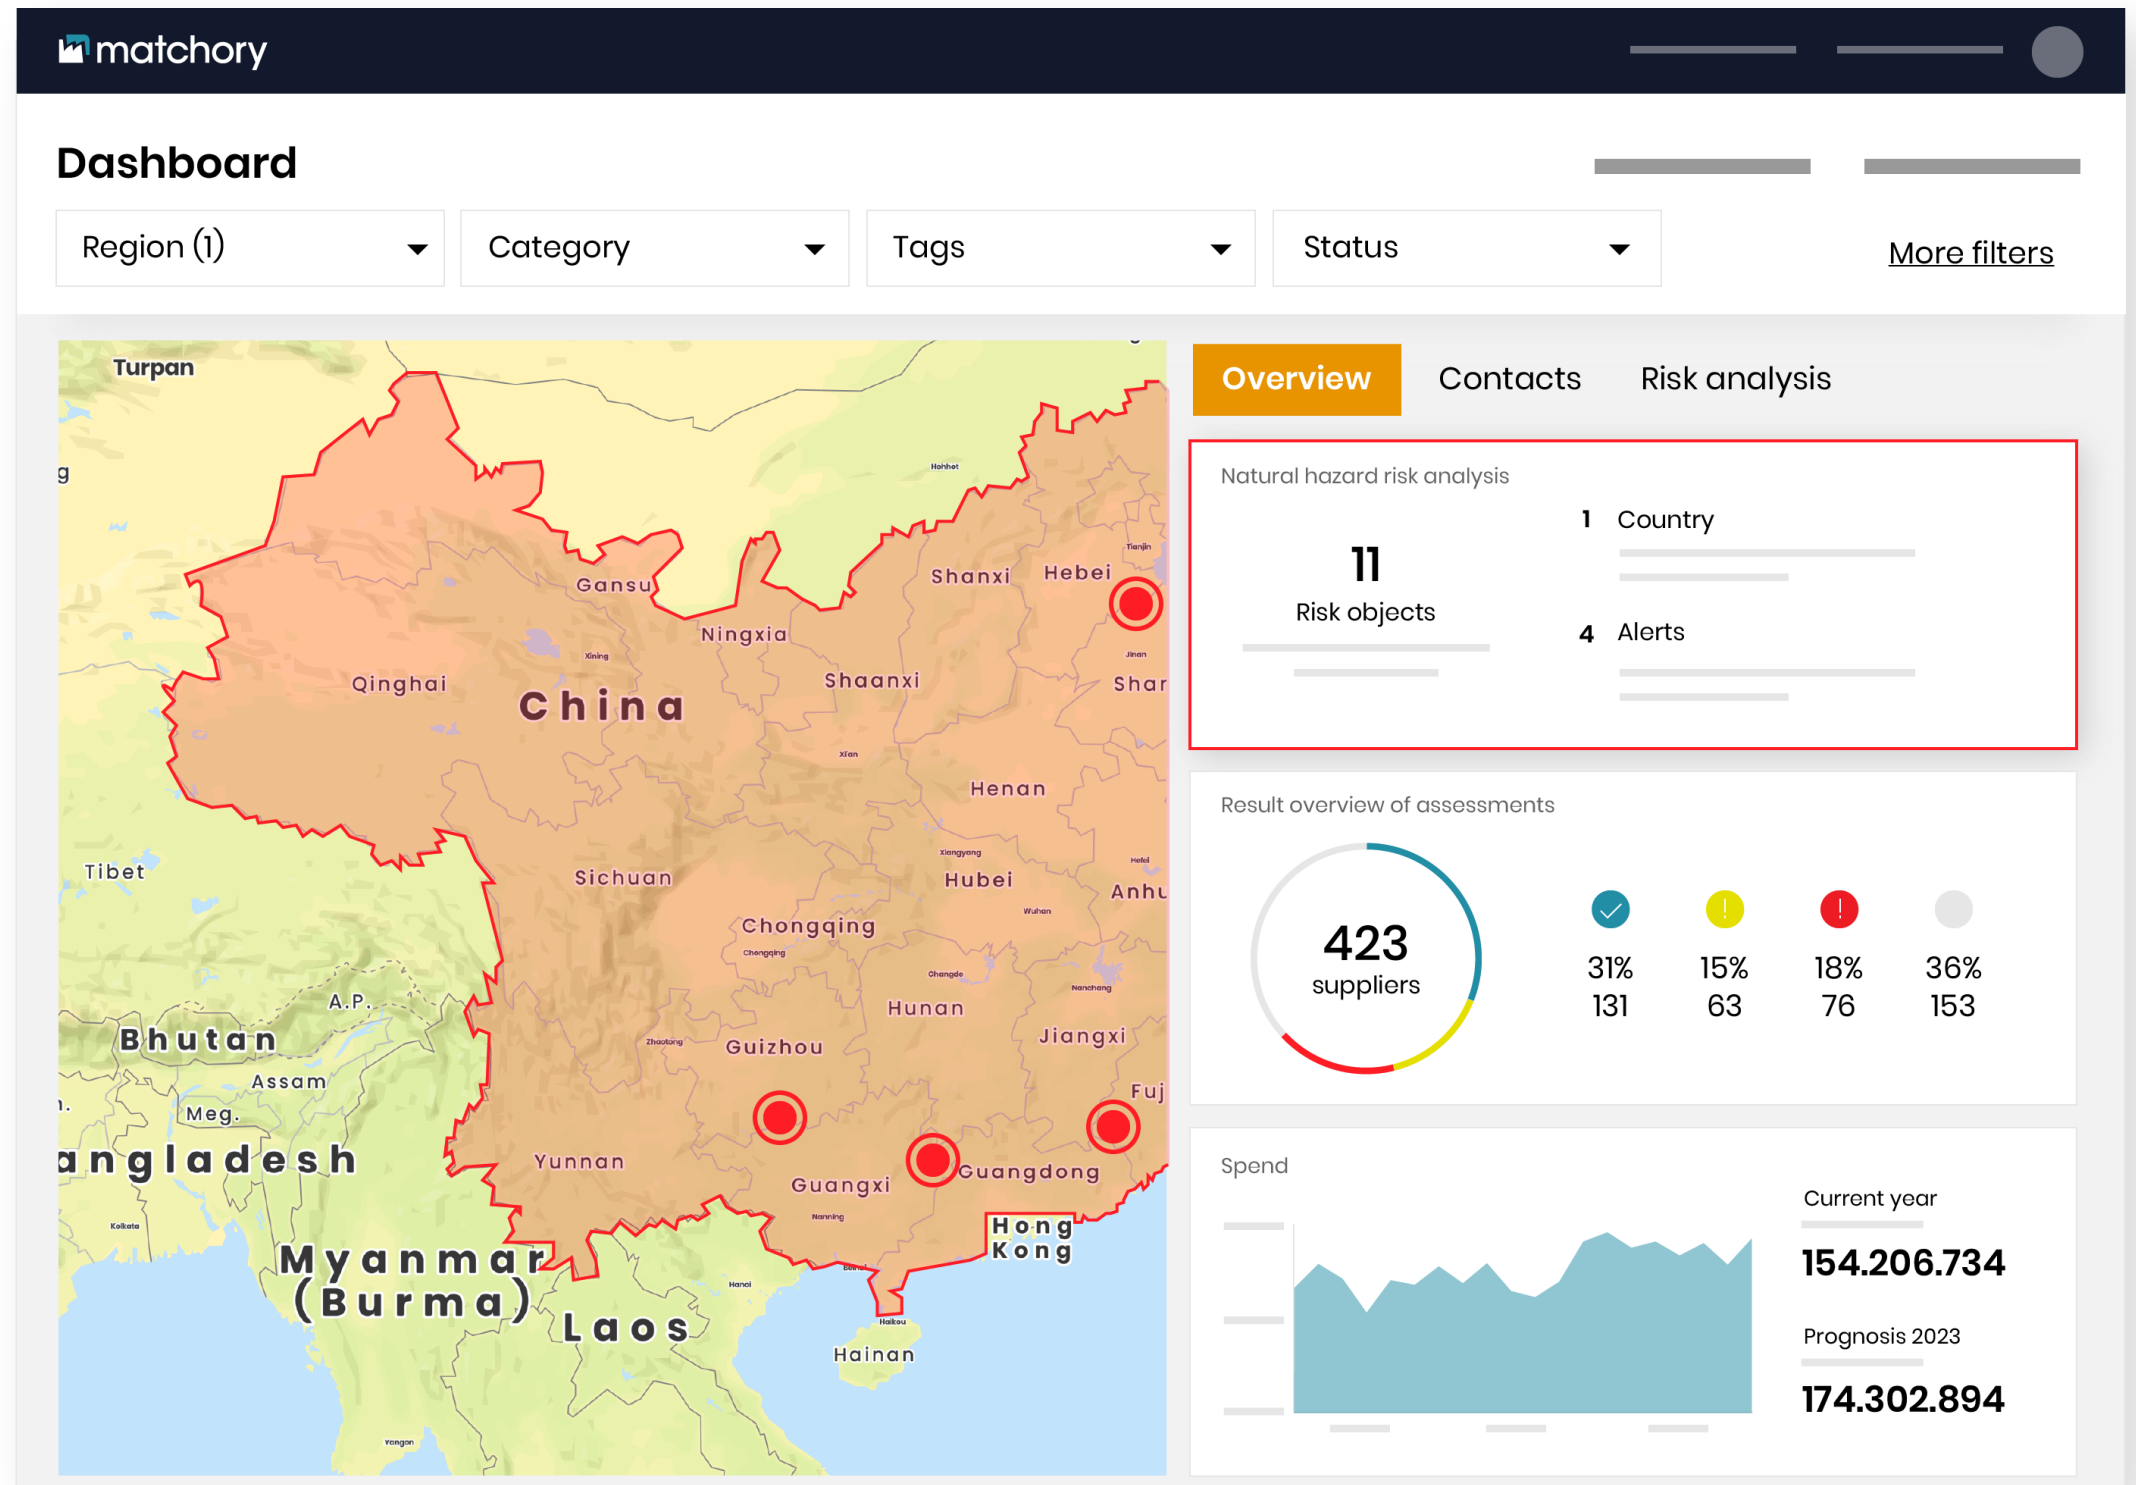

POTENTIAL

Smart dashboard accelerates the right purchasing decisions

Holistic overview

Centralized supplier dashboard brings together all relevant data

Real-time data

Instant data offers full flexibility and evaluation

Quick reaction

Respond quickly to changing environments