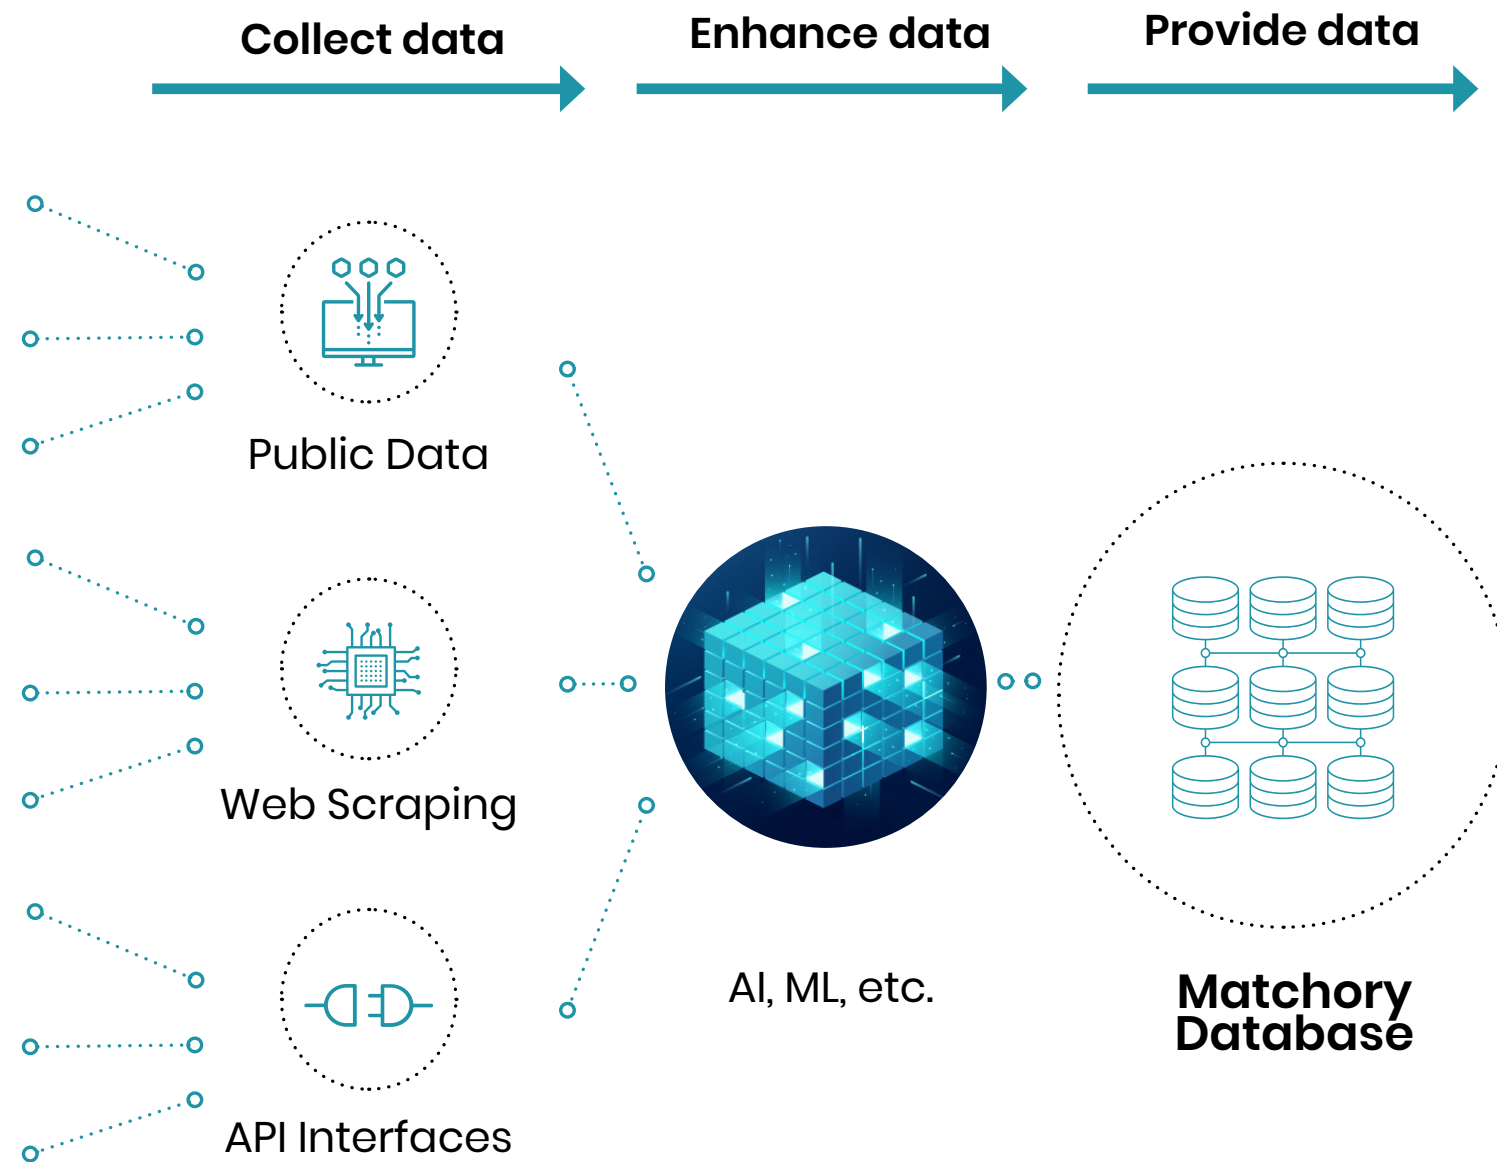

# Millions of buyers organize their supplier data manually

 **24h**  
to find suitable suppliers

 **< 1%**  
of available data points are taken into account

 **Supply problems**  
e.g. Chip & Corona crisis, Ukraine conflict

# Providing buyers with structured real-time supplier information

**5min**  
to find suitable suppliers

**100%**  
of available data points are taken into account

- ✓ **Flexible reaction to delivery problems**  
Find supply solutions with realtime data
- ✓ **Risk mitigation**  
Increasing supply chain transparency

# 10m+ structured data profiles: Identify and evaluate suppliers worldwide

- 1 Production requirements**  
Defines requirements with relevant keywords
- 2 Global supplier analysis**  
Our software identifies all relevant suppliers
- 3 Supplier pool**  
Get your individual supplier pool with multiple filter options
- 4 Supplier selection**  
Manage suppliers and streamline your workflows