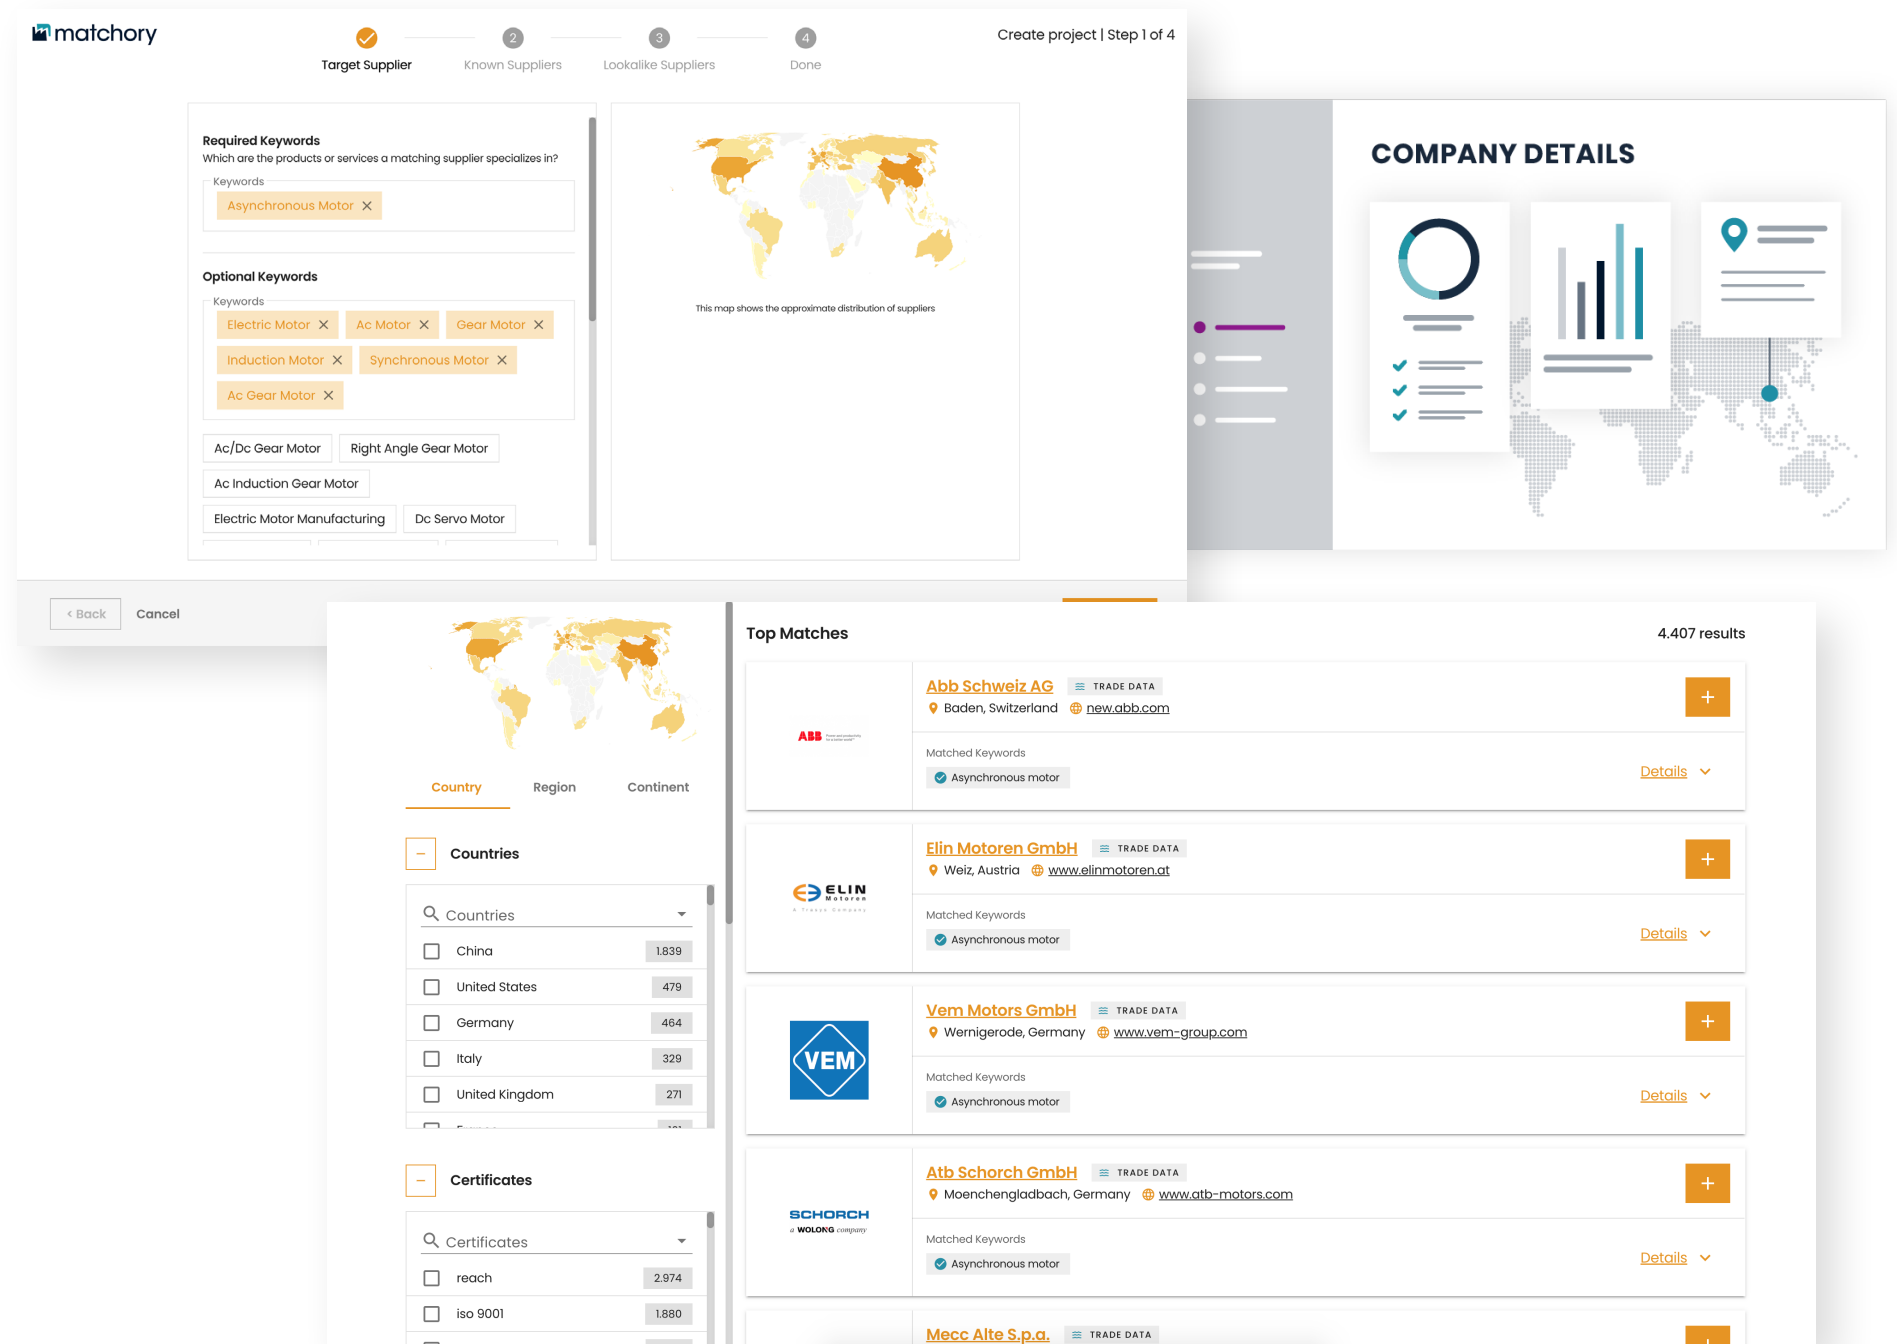

 **Financial, ethical, ecological and social risks**  
Due to low transparency about suppliers

SOLUTION

# Providing buyers with structured real-time supplier information

**5min**  
to find suitable suppliers

**100%**  
of available data points are taken into account

- ✓ **Flexible reaction to delivery problems**  
Find supply solutions with realtime data
- ✓ **Risk mitigation**  
Increasing supply chain transparency

# 10m+ structured data profiles: Identify and evaluate suppliers worldwide

- 1 Production requirements**  
Defines requirements with relevant keywords
- 2 Global supplier analysis**  
Our software identifies all relevant suppliers
- 3 Supplier pool**  
Get your individual supplier pool with multiple filter options
- 4 Supplier selection**  
Manage suppliers and streamline your workflows